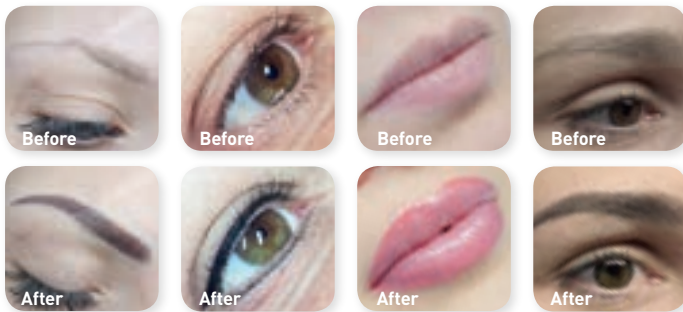

NOUVEAU CONTOUR®
MASTERS IN MICROPIGMENTATION

smart

smart

The SMART choice for all micropigmentation procedures!

Nouveau Contour SMART. The smart choice for all micropigmentation procedures.

A compact device with easy operation and an excellent price/quality ratio. Design and functionality are united in a modern, hygienic and efficient look. The SMART is a premium class device that offers you more mobility due its compact dimensions. With 70-150 needle insertions per second and 19 needle formations to choose from, this small but powerful device is ultra precise. Which makes Nouveau Contour SMART a clever choice for all micropigmentation procedures, such as eyebrows, eyeliner and lips.

Be clever, choose Nouveau Contour SMART!

DIMENSIONS
 185 MM X 205 MM
 X 125 MM

WEIGHT
 680 GR

NEEDLE FORMATIONS
 19

SPEED
 150

DIGITAL
 DIGI

- Compact device
- Suitable for on-site work
- Easy operation
- Excellent price/quality ratio
- Minimalistic design
- Stainless steel cover
- Hygienic touch screen
- Proven technology
- 70-150 needle inserts p/sec
- Ultra precise
- For all micropigmentation procedures